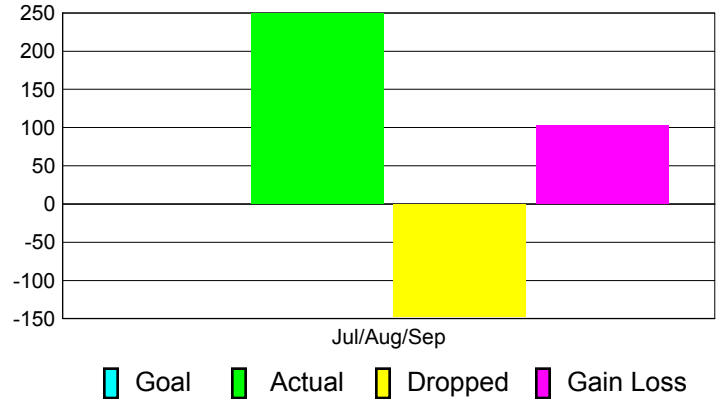

### YTD Status Quo Clubs 2012-2013

Status Quo Clubs Compared to Status Quo Members

## MEMBERSHIP

**Membership Results  
2012-2013**

**Membership  
2011-2012**

Month	Net Memb Goal	Actual New Memb	Actual Dropped Memb	Gain/Loss of Memb	Gain/Loss of Memb
Jul/Aug/Sep		249	-147	102	251
<b>Totals</b>		<b>249</b>	<b>-147</b>	<b>102</b>	<b>251</b>

### Membership Results 2012-2013

Goal, New, Dropped, Gain/Loss

### Comparison of Membership Gain/Loss

Current Year Compared to the Previous Year