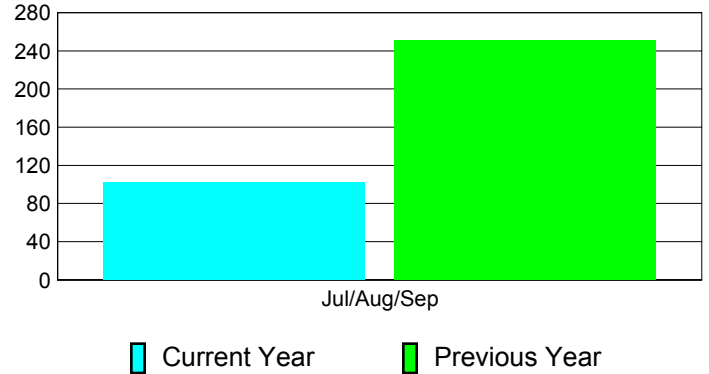

Comparison of Membership Gain/Loss

Current Year Compared to the Previous Year