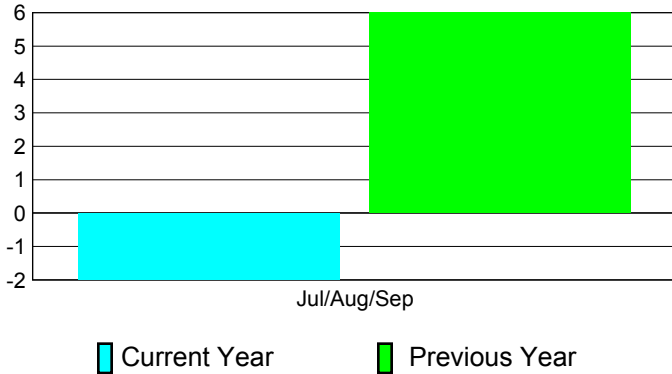

Comparison of Club Gain/Loss

Current Year Compared to the Previous Year