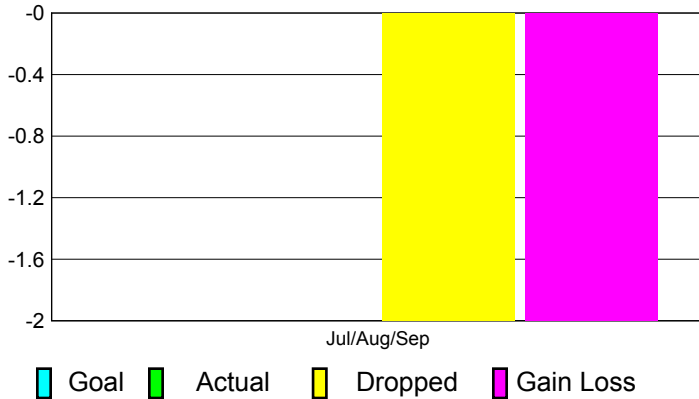

## CLUBS

**Club Results  
2012-2013**

**Clubs  
2011-2012**

Month	New Club Goal	Actual New Clubs	Actual Dropped Clubs	Gain/Loss of Clubs	Gain/Loss of Clubs
Jul/Aug/Sep		0	-2	-2	6
<b>Totals</b>		<b>0</b>	<b>-2</b>	<b>-2</b>	<b>6</b>

### Club Results 2012-2013

Goal, New, Dropped, Gain/Loss

### Comparison of Club Gain/Loss

Current Year Compared to the Previous Year